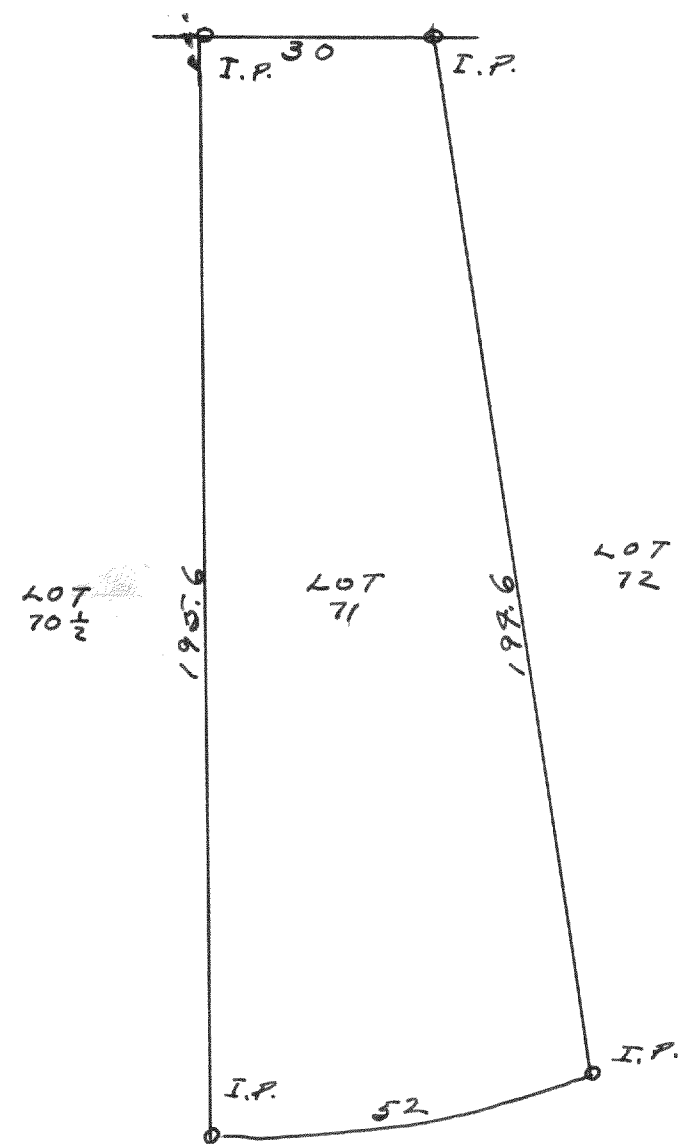

No. 893

Survey of lot 71 of first add.
to Cedar pt. Park.

1938
NO DATE

Lloyd L. Jensen

No. 894.

Survey of the lots 55
and the north one half of ~~lot~~ lot
56 of the original plat of
Cedar Point Park, Williams
Bay Wisconsin

Oct. 22, 1937

Lloyd L. Jensen
by W.E.J.

No. 895.

Survey of Holton
property in NE 1/4 36-3-16
in the city of Elkhorn.

Aug. 1938

Lloyd L. Jensen
by N.E.J.