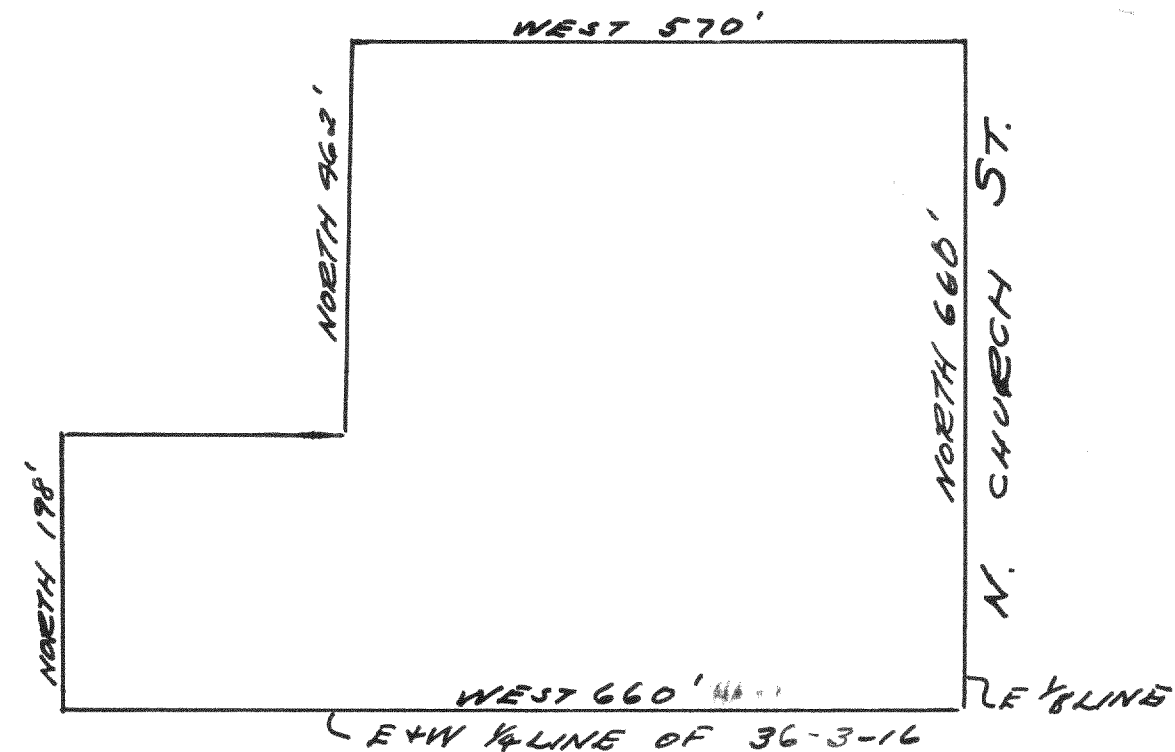

No. 893

Survey of lot 71 of first add.
to Cedar pt. Park.

1938
NO DATE

Lloyd L. Jensen

No. 894.

Survey of the lots 55
and the north one half of ~~lot~~ lot
56 of the original plat of
Cedar Point Park, Williams
Bay Wisconsin

Oct. 22, 1937

Lloyd L. Jensen
by W.E.J.

No. 895.

Survey of Holton
property in NE 1/4 36-3-16
in the city of Elkhorn.

Aug. 1938

Lloyd L. Jensen
by N.E.J.