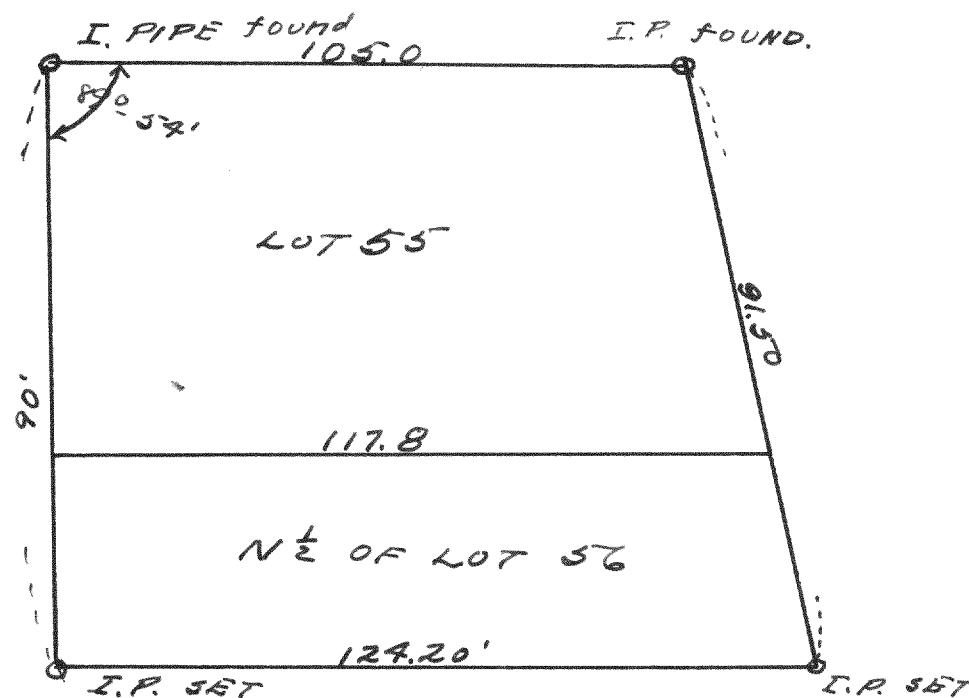

No. 893

Survey of lot 71 of first add.
to Cedar pt. Park.

1938
NO DATE

Lloyd L. Jensen

No. 894.

Survey of the lots 55
and the north one half of ~~lot~~ lot
56 of the original plat of
Cedar Point Park, Williams
Bay Wisconsin

Oct. 22, 1937

Lloyd L. Jensen
by W.E.J.

No. 895.

Survey of Holton
property in NE 1/4 36-3-16
in the city of Elkhorn.

Aug. 1938

Lloyd L. Jensen
by N.E.J.