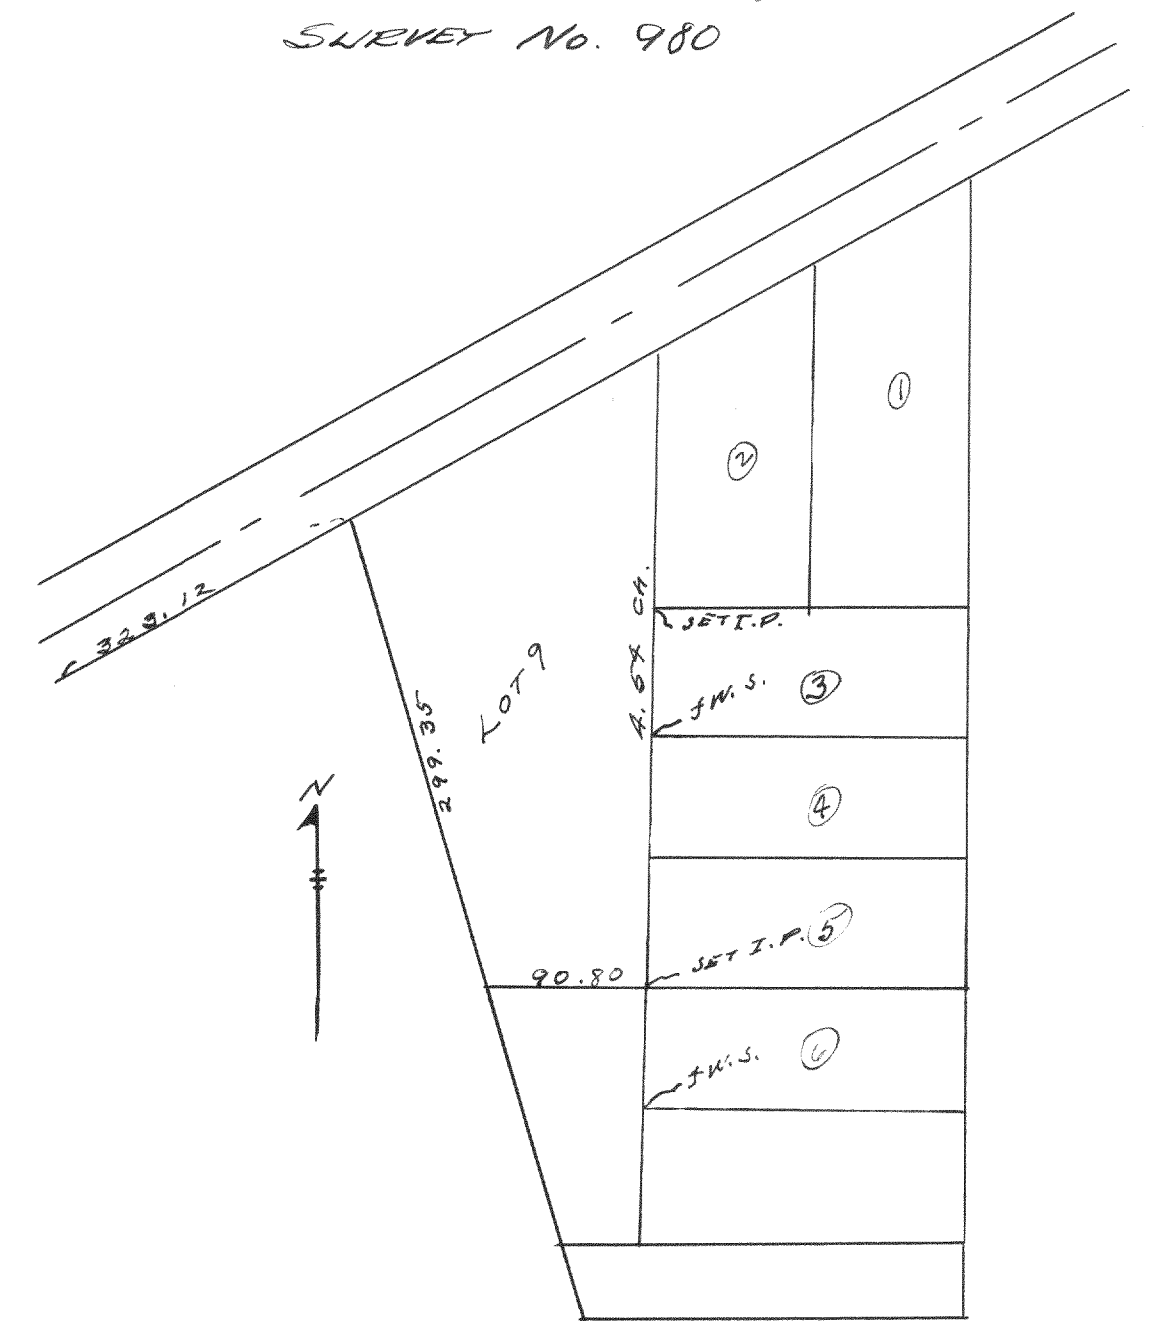

Plat of survey of Lot 44 of  
Lackey Bros. subdivision  
in the Village of Wms. Bay.

June, 1939

Lloyd L. Jensen  
by N.C.J.

Plat of survey of lot 217 of the  
3<sup>RD</sup> add to Cedar Point Park,  
in the Village of Wms. Bay.

June, 1939

Lloyd L. Jensen  
by N.C.J.

Plat of survey of that part  
of lot 9 which lies north of  
the north line of lot 6  
extended. All in Cairns  
Add. to the city of Whitewater

April 1939

Lloyd L. Jensen  
by N.C.J.