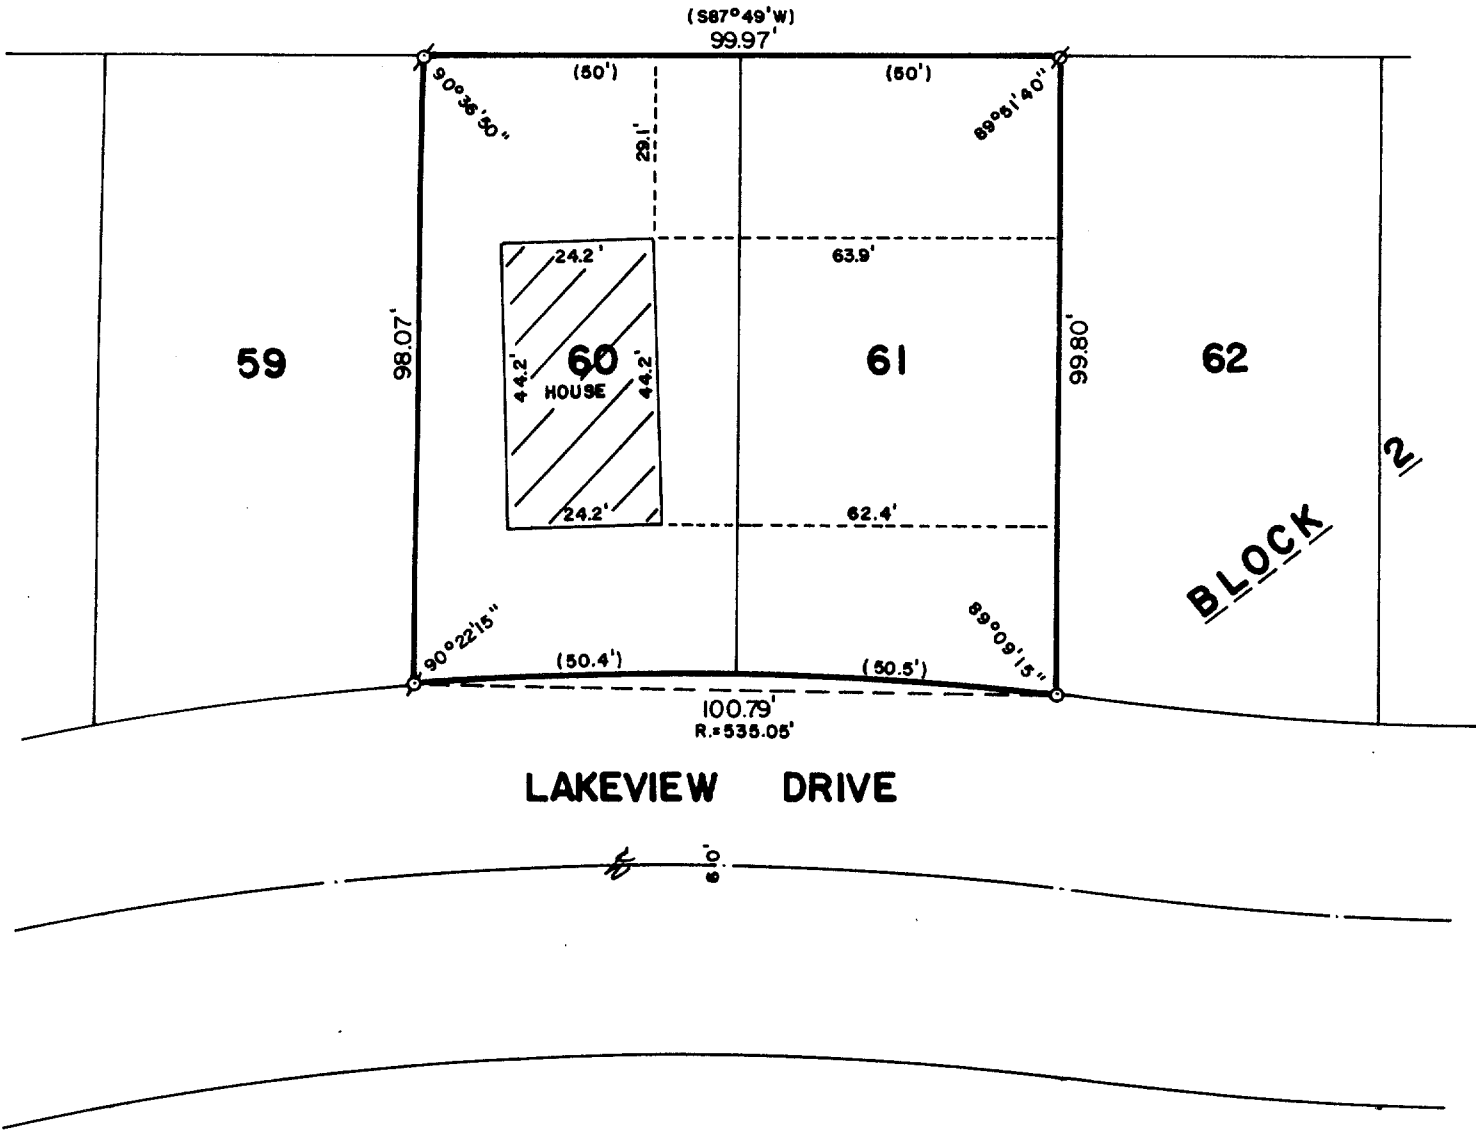

WALWORTH COUNTY  
SURVEYING & MAPPING  
LAKE GENEVA, WISCONSIN

LAKEVIEW DRIVE

PLAT OF SURVEY OF

LOTS 60 AND 61, BLOCK 2 OF LAKEVIEW  
PARK, A SUBDIVISION LOCATED IN T 1 N,  
R 17 E, WALWORTH COUNTY, WISCONSIN.

ORDERED BY: **KEEFE REAL ESTATE**  
704 MAIN STREET  
LAKE GENEVA, WISCONSIN  
53147

SCALE: 1"=30'

- ∅ - IRON PIPE FOUND
- ∅ - IRON PIN FOUND,  
IRON ROD PLACED
- - IRON ROD PLACED
- ( ) - RECORDED AS

I, ROBERT M. BAERENWALD, DO HEREBY CERTIFY THAT I  
HAVE SURVEYED THE PROPERTY HEREON DESCRIBED ACCORDING  
TO THE OFFICIAL RECORDS AND THAT THE PLAT HEREON IS A  
CORRECT REPRESENTATION OF THE PROPERTY LINES TO THE  
BEST OF MY KNOWLEDGE AND BELIEF.