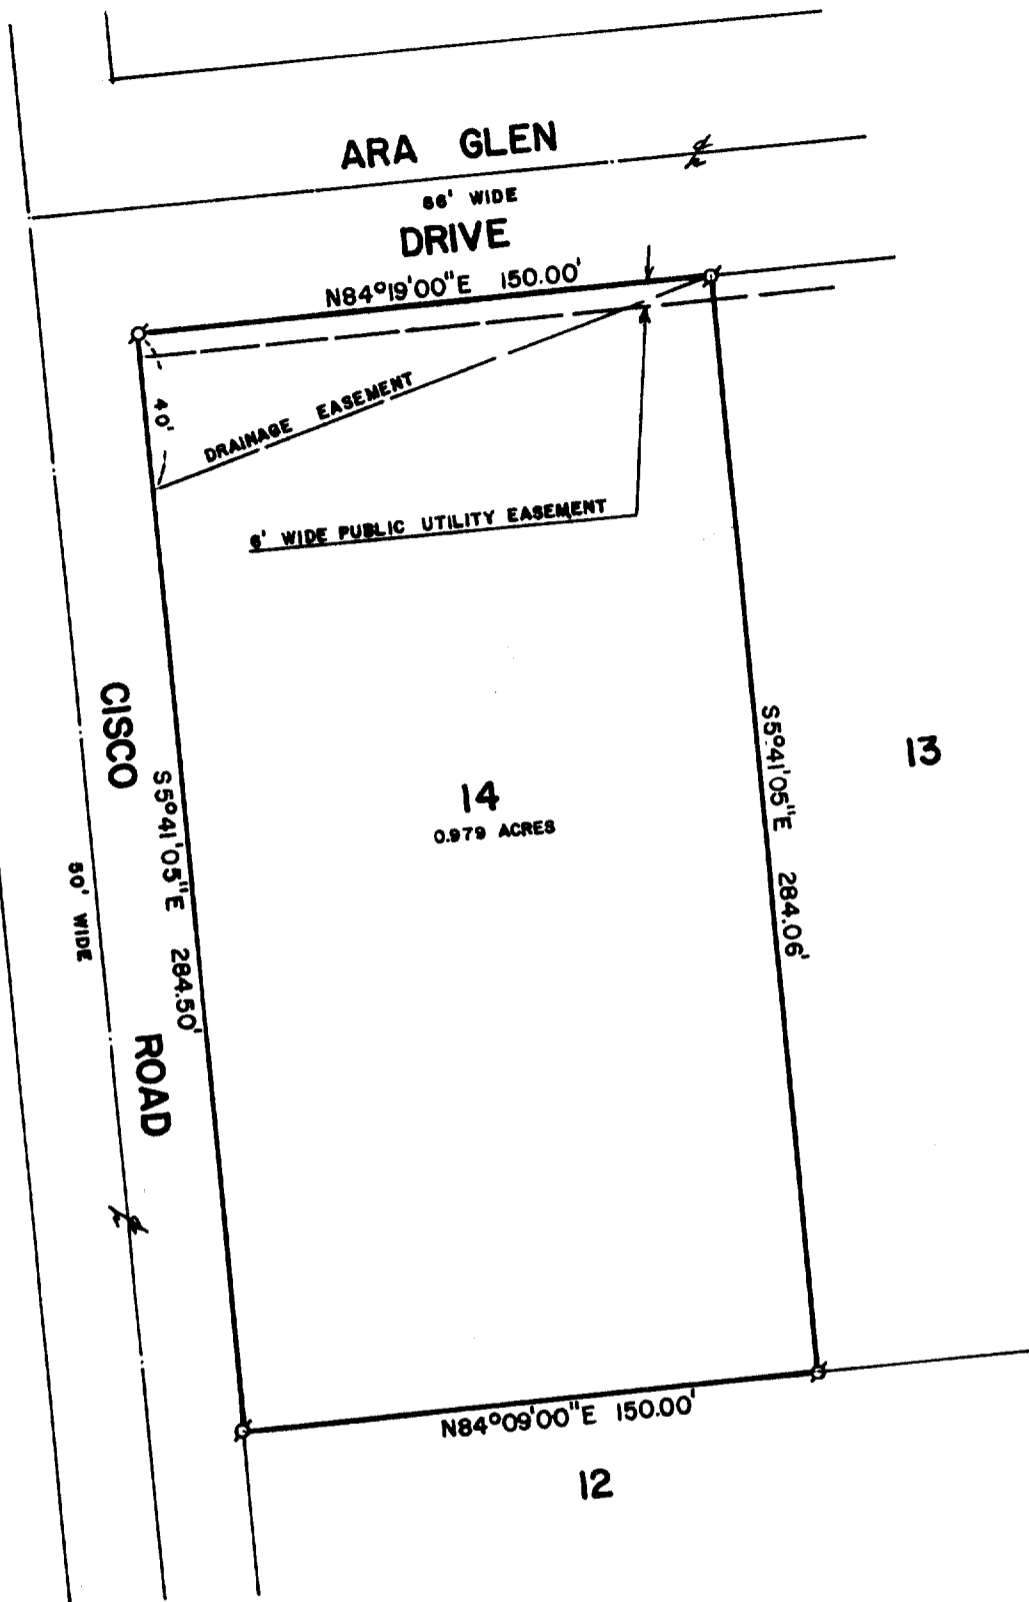

WALWORTH COUNTY  
SURVEYING & MAPPING  
LAKE GENEVA, WISCONSIN

PLAT OF SURVEY OF

LOT 14 OF ARA GLEN ESTATES, LOCATED IN THE NORTHEAST  
1/4 OF SECTION 5, T 1 N, R 17 E, WALWORTH COUNTY,  
WISCONSIN.

ORDERED BY: KEEFE REAL ESTATE, INC.  
P. O. BOX 268  
WALWORTH, WISCONSIN 53184

SCALE: 1"=50'

σ - IRON PIPE FOUND

I, ROBERT M. BAERENWALD, DO HEREBY CERTIFY THAT I  
HAVE SURVEYED THE PROPERTY HEREON DESCRIBED ACCORDING  
TO THE OFFICIAL RECORDS AND THAT THE PLAT HEREON IS A  
CORRECT REPRESENTATION OF THE PROPERTY LINES TO THE  
BEST OF MY KNOWLEDGE AND BELIEF.