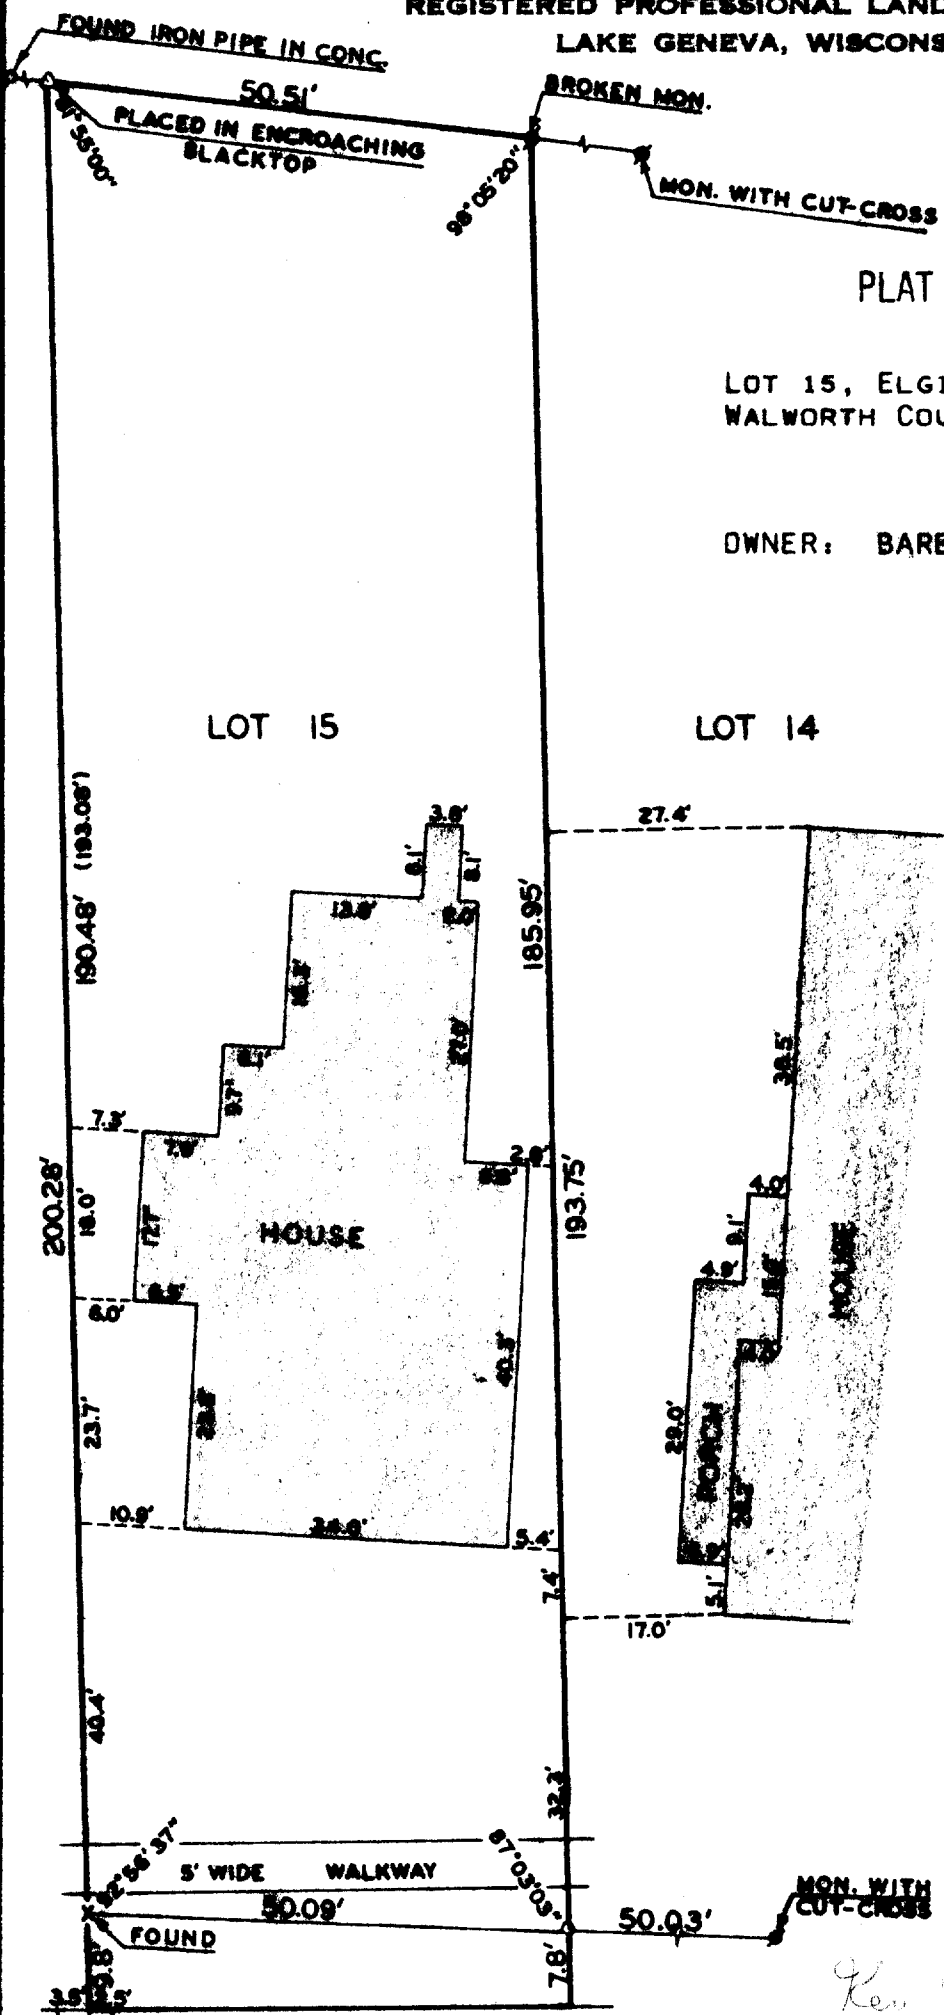

HAROLD H. KOLB

REGISTERED PROFESSIONAL LAND SURVEYOR
LAKE GENEVA, WISCONSIN

PLAT OF SURVEY OF

LOT 15, ELGIN CLUB, T1N, R17E,
WALWORTH COUNTY, WISCONSIN.

OWNER: BARBARA BRADY

Ken No. 7101

I, HAROLD H. KOLB, DO HEREBY CERTIFY THAT I HAVE SURVEYED THE PROPERTY HEREON DESCRIBED ACCORDING TO THE OFFICIAL RECORDS, AND THAT THE PLAT HEREON IS A CORRECT REPRESENTATION OF THE LOT LINES.

Harold H. Kolb
 HAROLD H. KOLB
 WISCONSIN REGISTERED LAND SURVEYOR, S-187
 DATE *Aug. 19, 1977*

GENEVA LAKE

SCALE: 1"=20'
 LEGEND

- - IRON PIPE PLACED
- - STONE MONUMENT FOUND
- △ - RAILROAD SPIKE
- X - CUT-CROSS
- () - AS PLATTED
- ⊖ - IRON PIPE FOUND

117-589