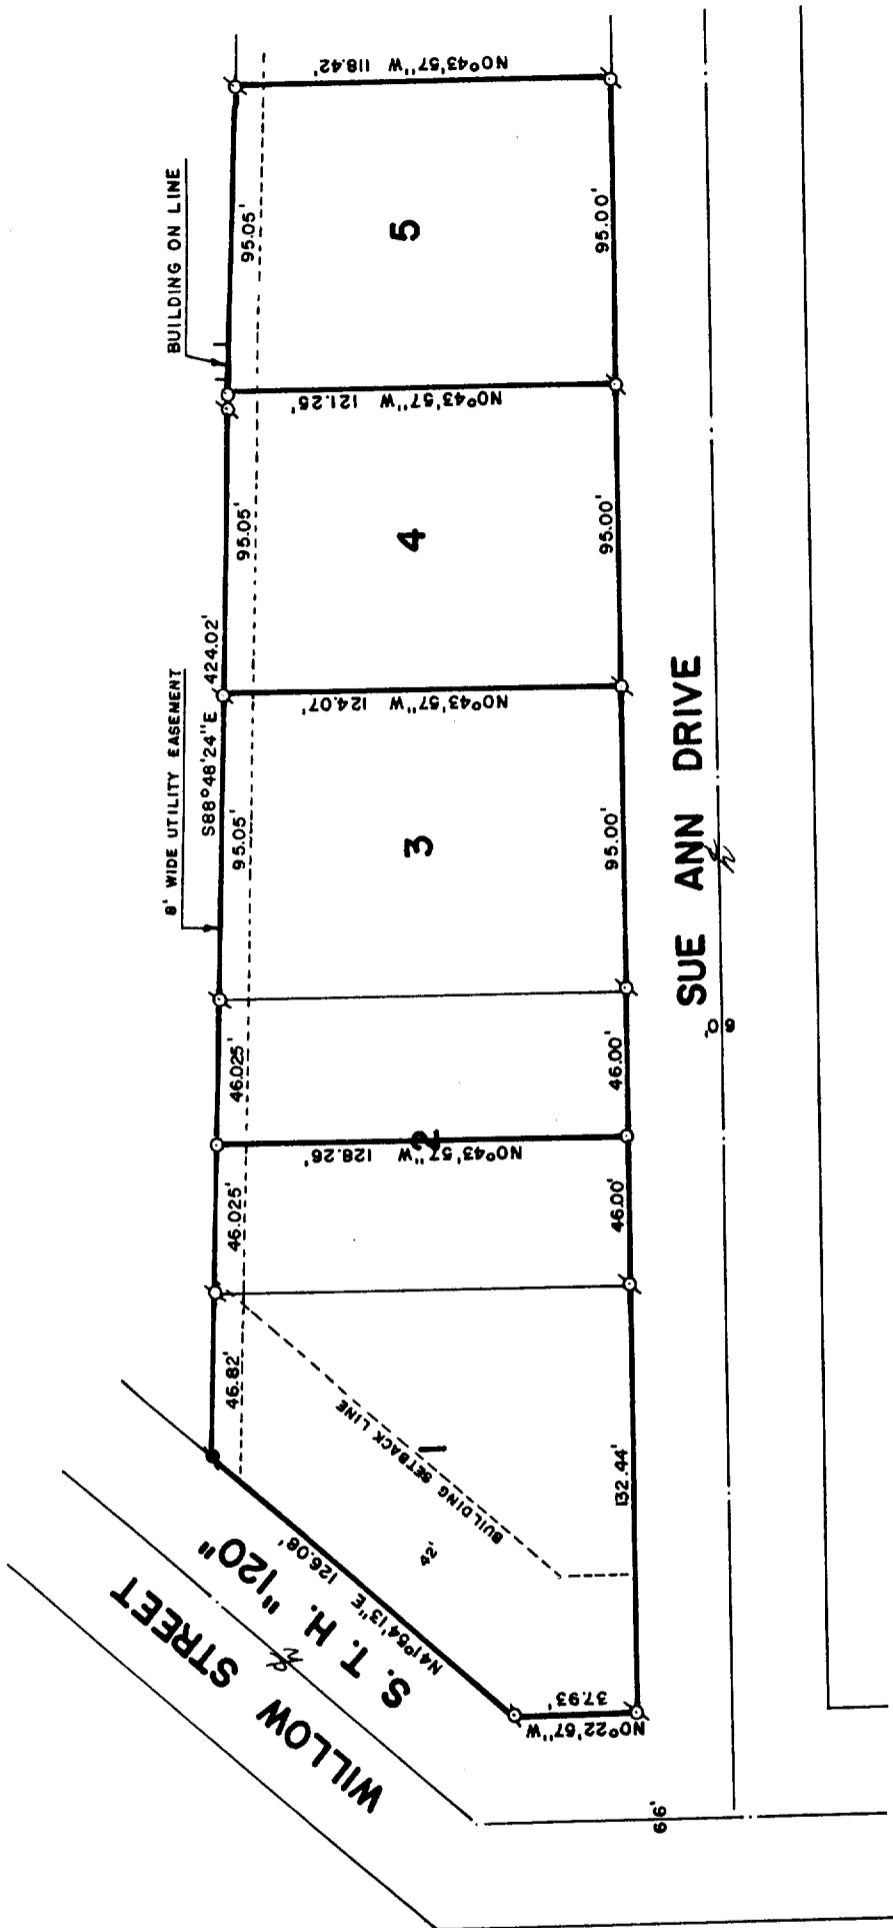

WALWORTH COUNTY
SURVEYING & MAPPING
LAKE GENEVA, WISCONSIN

PLAT OF SURVEY OF
 LOTS 1, 2, 3, 4 AND 5 OF BARBARA JEAN ESTATES,
 LOCATED IN THE CITY OF LAKE GENEVA, WALWORTH
 COUNTY, WISCONSIN.
 ORDERED BY: REALTY WORLD-TAGGART
 736 MAIN STREET
 LAKE GENEVA, WISCONSIN
 53147

- SCALE: 1"=60'
- - IRON PIPE FOUND
 - - CONCRETE MONUMENT FOUND
 - - IRON ROD PLACED

I, ROBERT M. BAERENWALD, DO HEREBY CERTIFY THAT I HAVE SURVEYED THE PROPERTY HEREON DESCRIBED ACCORDING TO THE OFFICIAL RECORDS AND THAT THE PLAT HEREON IS A CORRECT REPRESENTATION OF THE PROPERTY LINES TO THE BEST OF MY KNOWLEDGE AND BELIEF.