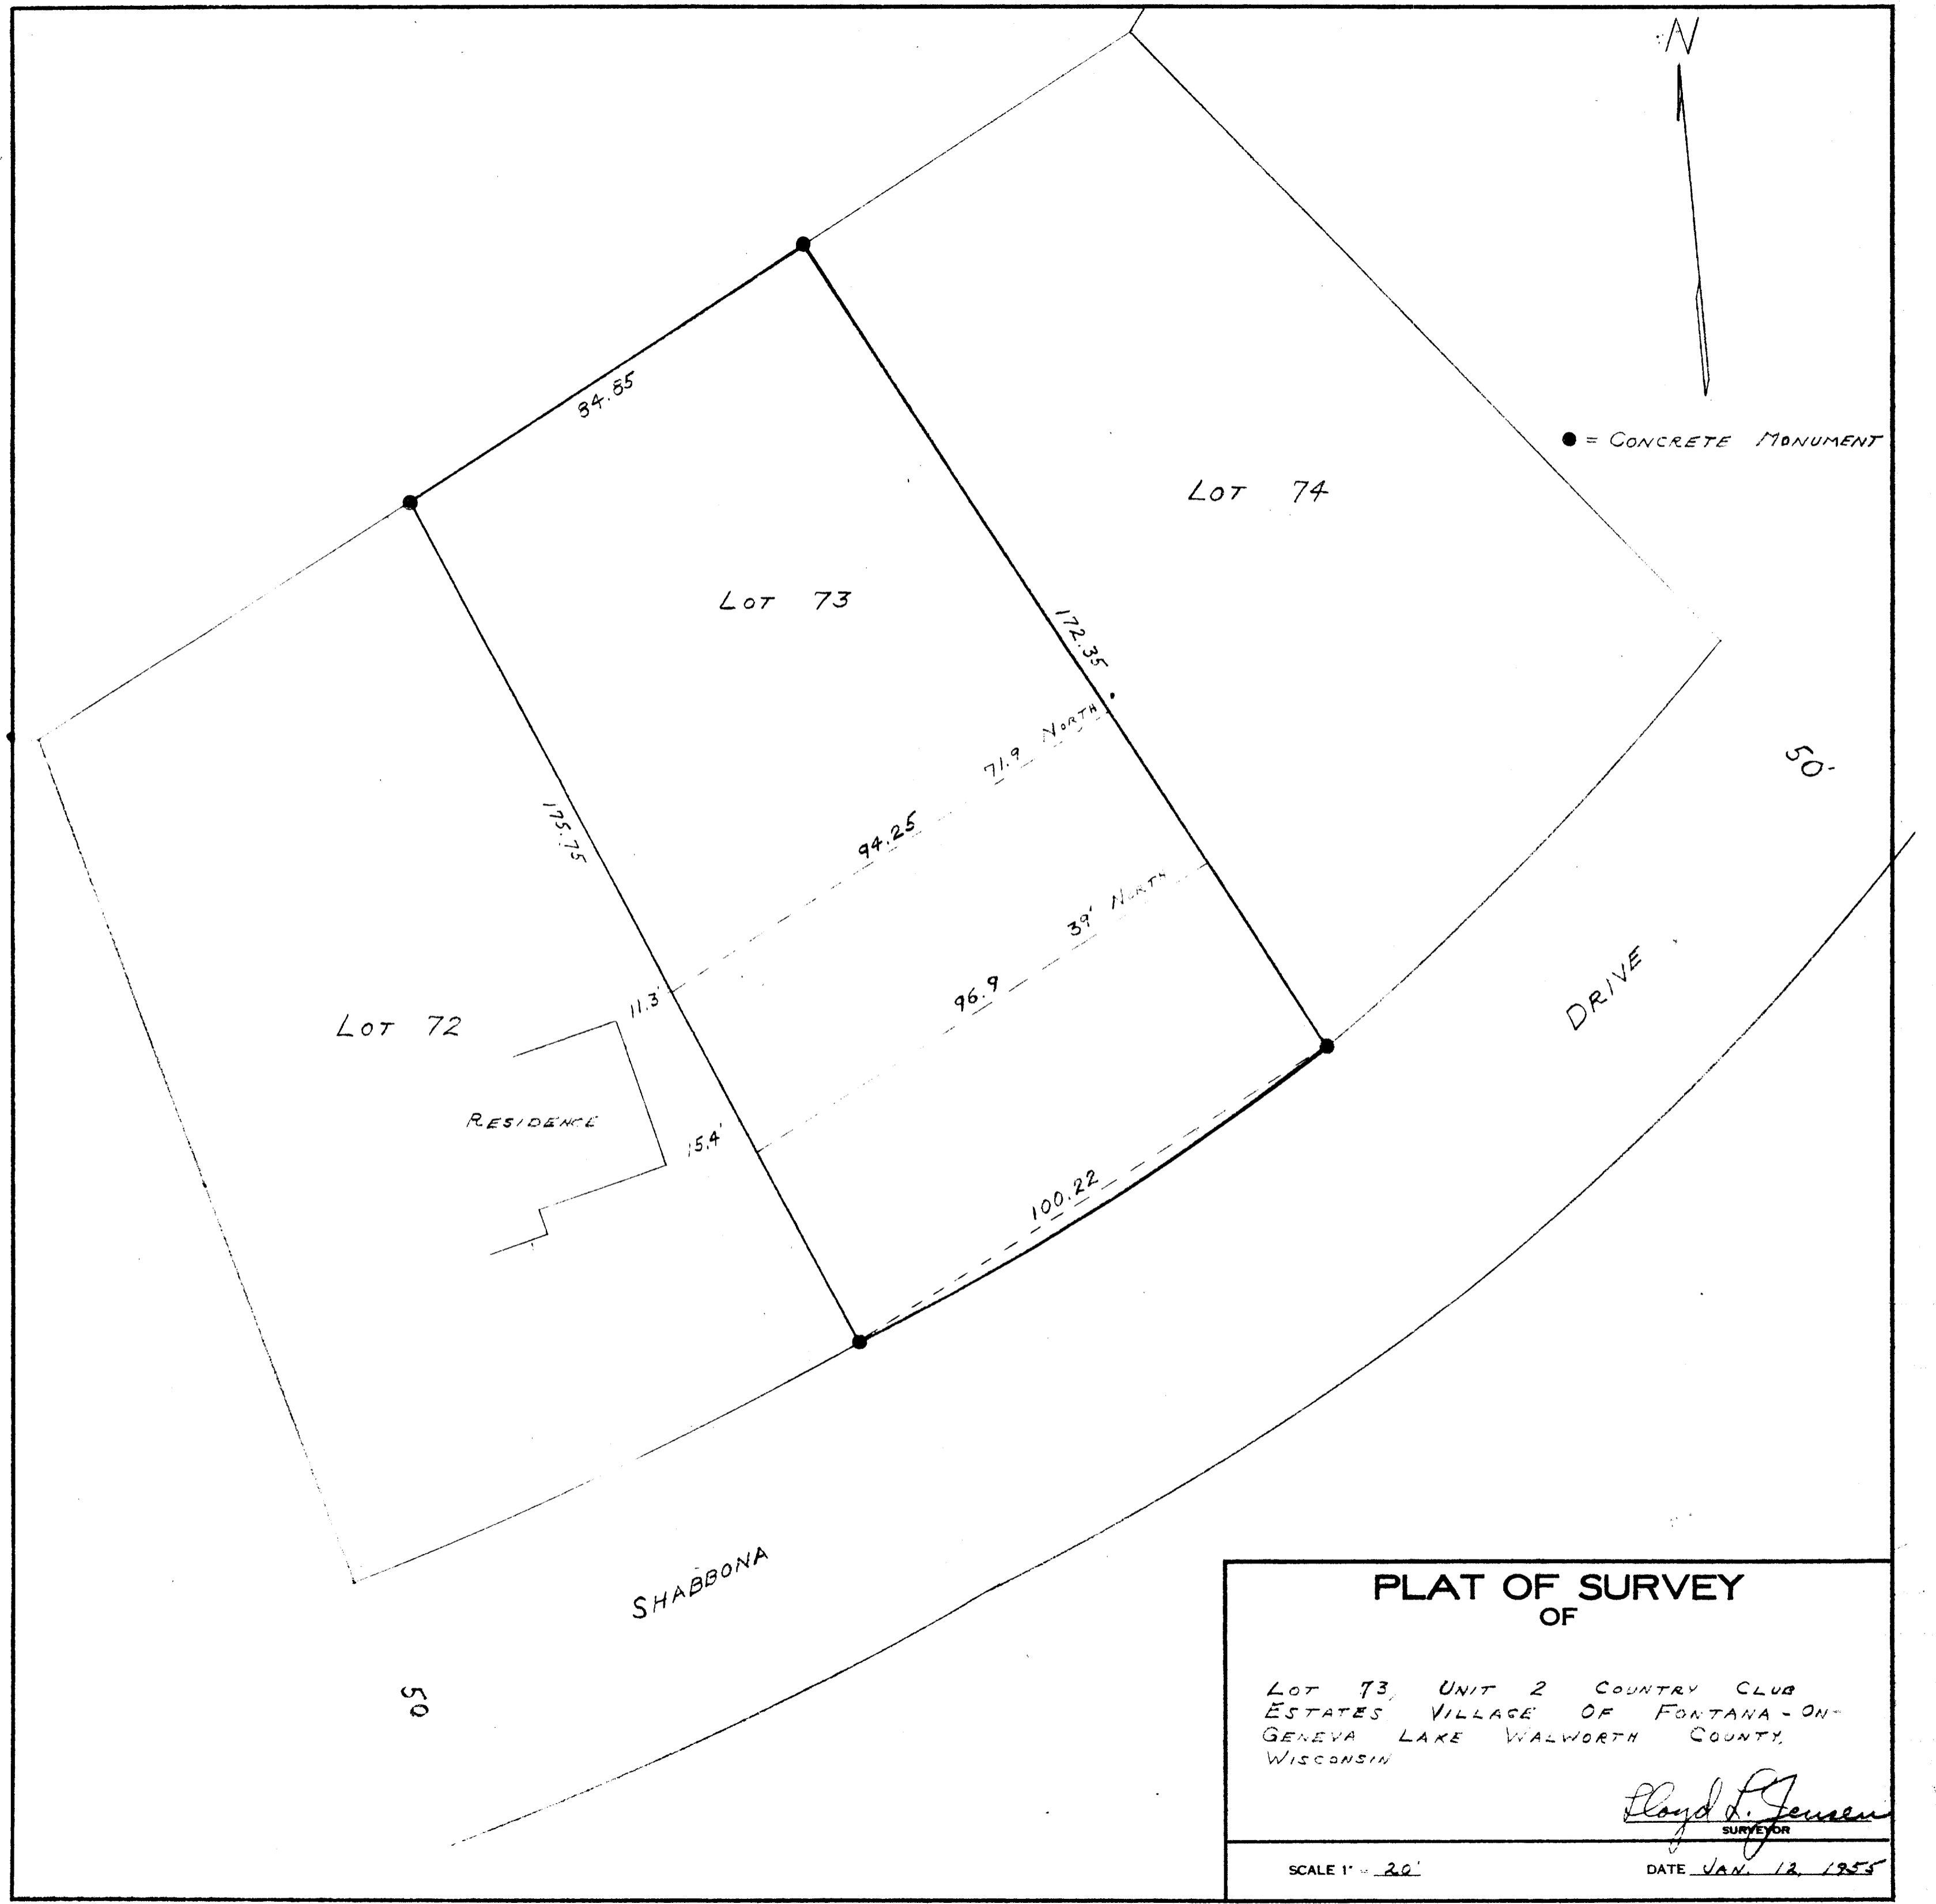

● = CONCRETE MONUMENT

LOT 72

RESIDENCE

LOT 73

LOT 74

DRIVE

SHABBONA

50

50

PLAT OF SURVEY
OF

LOT 73, UNIT 2 COUNTRY CLUB
ESTATES VILLAGE OF FONTANA - ON -
GENEVA LAKE WALWORTH COUNTY,
WISCONSIN

Lloyd L. Jensen
SURVEYOR

SCALE 1" = 20'

DATE JAN. 12, 1955

5-100J